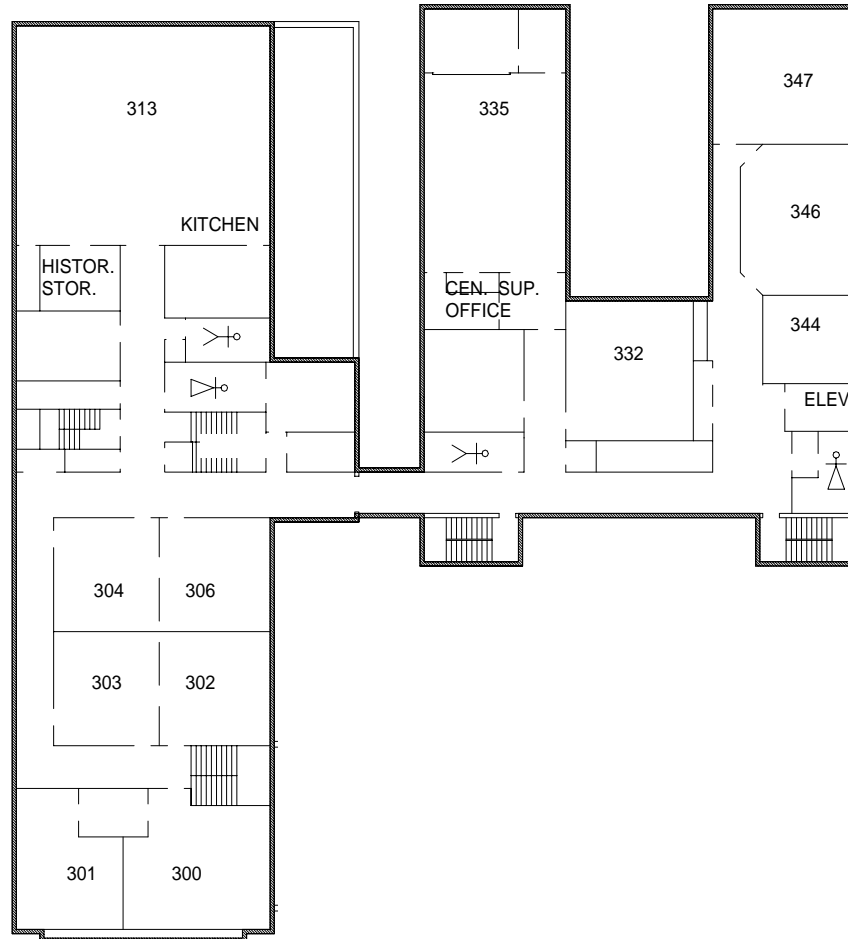

Room 300	Revelation	Couples/Individuals Middle Age & Up
Room 301	Daily Witness	Couples/Individuals 20+
Room 302	New Beginnings	Couples/Individuals 45+
Room 304	Great Expectations	Couples/Individuals 35-60
Room 313	Genesis	Couples 30-60
Room 332	New Directions	Couples/Individuals 25-45
Room 344	Faithlink	Couples/Individuals All Ages

THIRD FLOOR